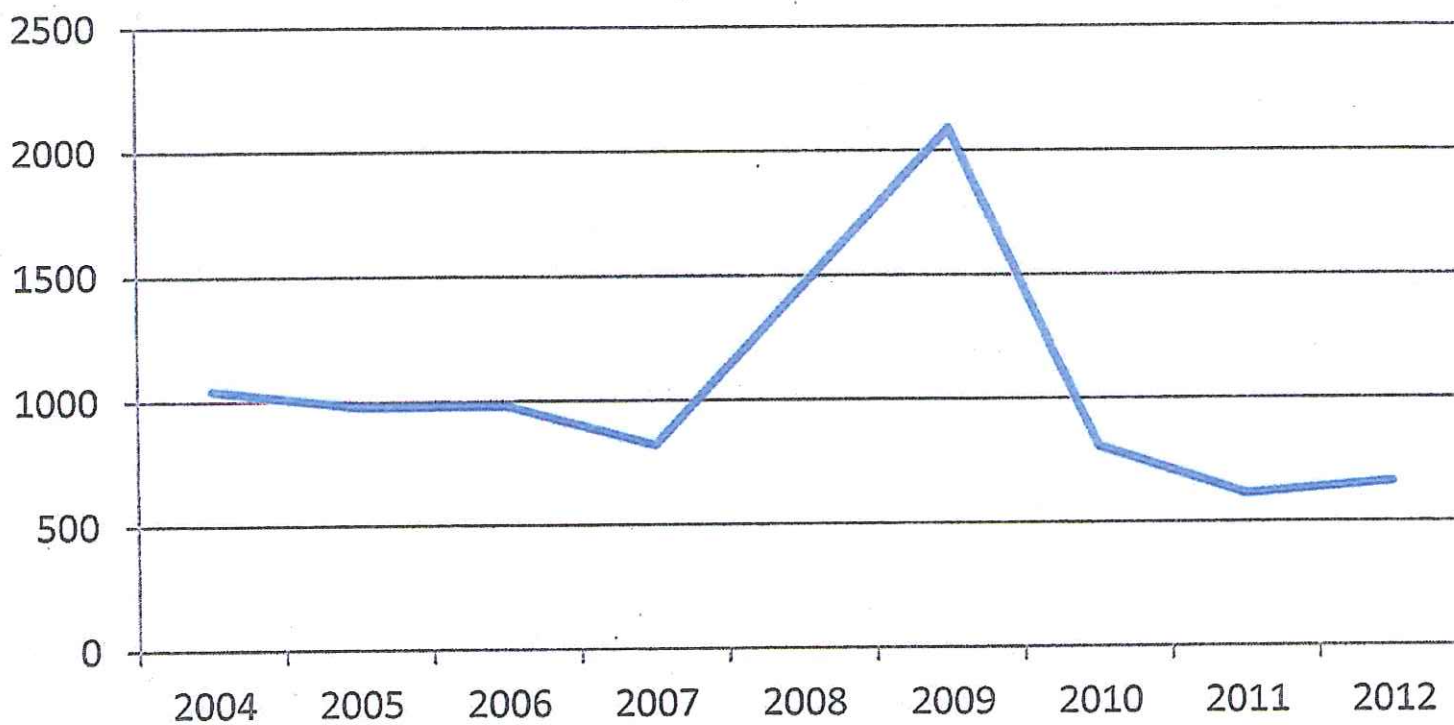

Sault Ste Marie Occurrences

Sault Ste. Marie Police Incidents involving Bears

Year	Bear Incidents	Bears Dispatched
2004	310	3
2005	208	0
2006	175	1
2007	95	1
2008	195	1
2009	285	4
2010	172	2
2011	124	3
2012	203	2
2013	119	1